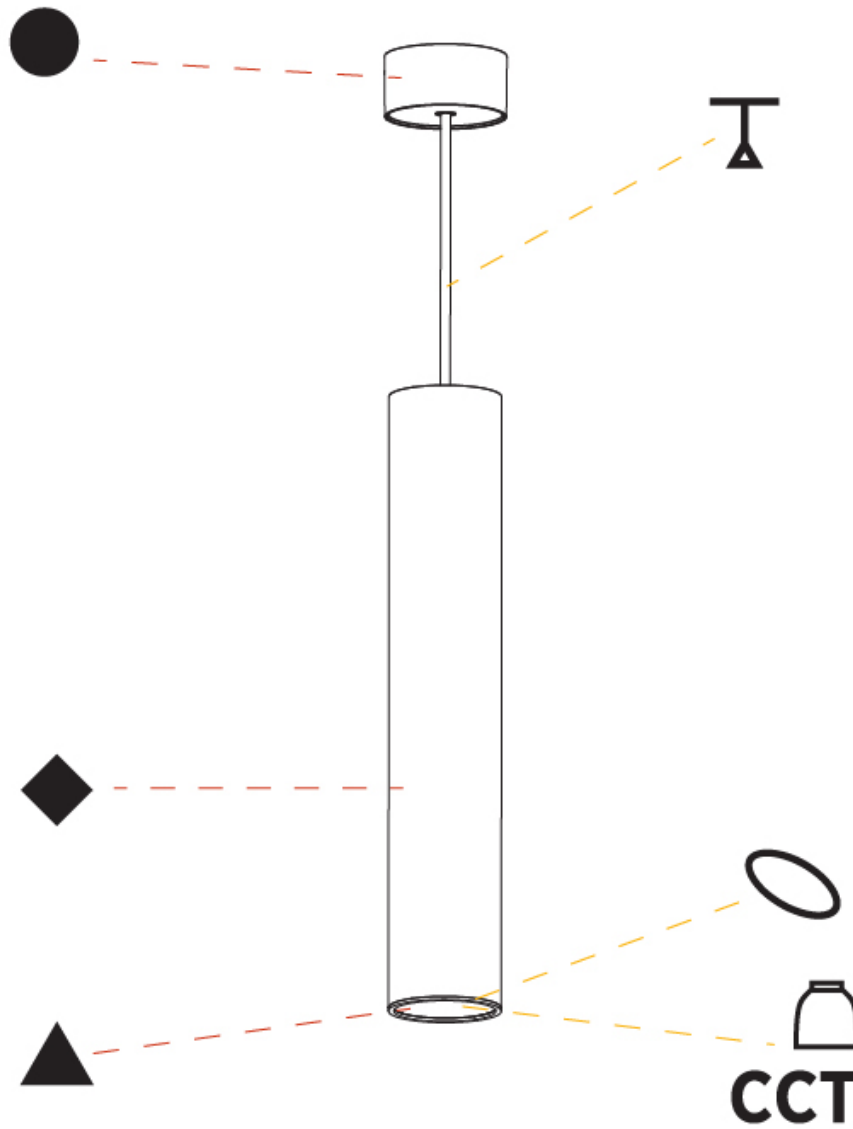

HANGOVER MONOPOINT SURFACE CANOPY SUSPENSION

A300170-

PROJECT	_____
TYPE	_____
SPECIFIER	_____
QUANTITY	_____
DATE	_____

A