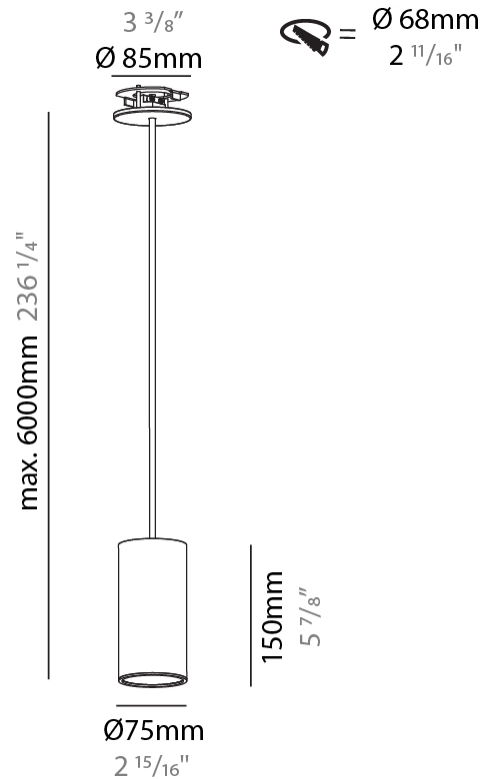

GENERAL

Series: Hangover
Subseries: Hangover Monopoint Recessed Canopy
Brand: Prolicht
Division: Architectural
Mounting Type: Suspension
Mounting Location: Ceiling
Subcategory: Pendant

PHYSICAL

Shape: Cylinder
Diameter (mm): 75
Diameter (in): 2 15/16
Height (mm): 150
Height (in): 5 7/8
Max. Overall Height (mm): 2150
Max. Overall Height (in): 84 5/8
Light Distribution: Direct
Diffuser: Shine Ring 0-6
Fixture Finish: SSR / BKV / CWI / CRY / HAB / UFT / ITA / RUA / FTG / MYG / LOD / PUS / FRO / FUP / KIA / POP / BLS / SPG / MEY / GOH / GUM / CHC / COM / ABZ / JAG / OBR / MOS / ROR
Fixture Material: Aluminum
Cable Details: 2000mm / 6000mm Cable in White / Black / Orange / Red
Cut-out Measurements: 68mm / 2 11/16"

ELECTRICAL

Lamp Type: LED (Zhaga Standard)
Input Wattage (W): 10.9
Total Output Wattage (W): 9
Dimming: Tri-Mode (Non-Dimming and Phase Dimming (120Vac only) and 0-10V Dimming)
Driver Included: Yes
Driver Location: External
Driver Type: Constant Current - Universal
Driver Class: Class 2
Housing: ENCP3 w/Quick Connect
Input Voltage (V): 120 - 277
Constant Current (MA): 500

LED

Number of LEDs: 1
Color Temperature (°K): 2700 / 3000 / 4000
Max. Delivered Lumen (lm): 923
CRI: >90 CRI
Lamp Life (hrs): 50000
Upon Request: ***3500K available in minimum quantities (larger quantities upon request)

OPTICAL

Reflector: 18 / 36 / 52

RATINGS AND CERTIFICATIONS

Certified By: Certified for North American Standards
IP rating: IP20